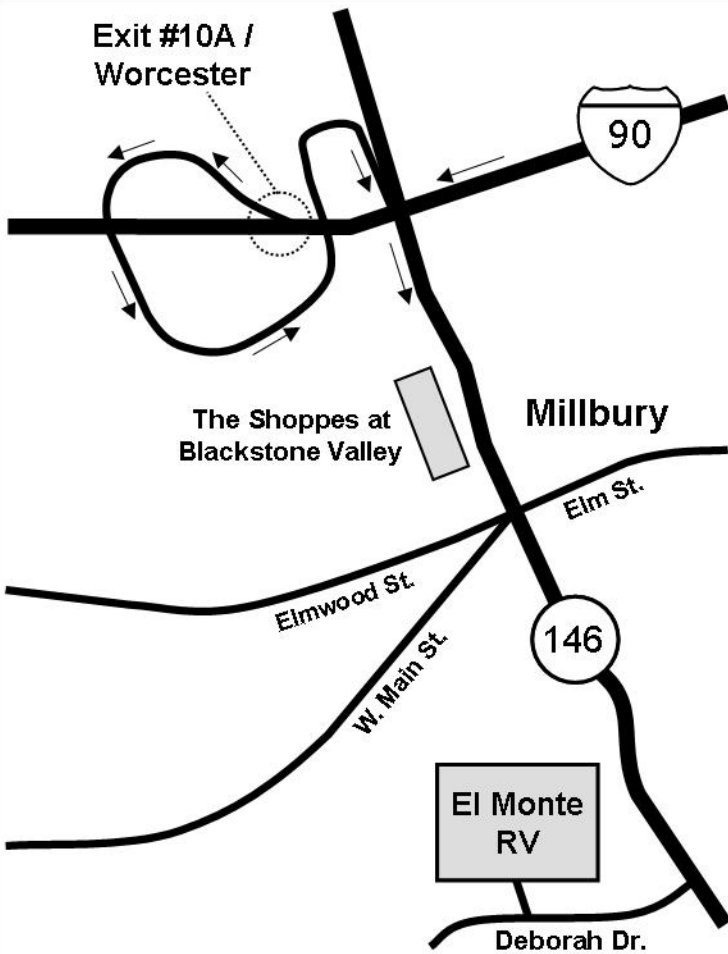

BOSTON, MASSACHUSETTS

From Logan Int'l Airport
Take ramp onto I-90 W /
Mass. Turnpike (tollroad)
Drive approx. 43 miles
Take exit #10A /
Worcester (Rt-146)
Turn right onto Rt-146
Travel approx. 3.5 miles
Turn right at Deborah Dr.

Total distance: 48 miles
Total time: 60 – 90 min.

El Monte RV
c/o DR Stone, Inc.
14 Deborah Dr.
Sutton, MA 01590
Tel. 508-865-4703