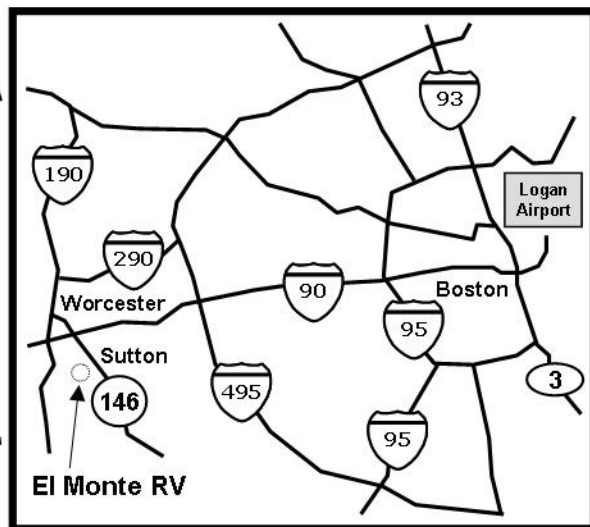

BOSTON, MASSACHUSETTS

From Logan Int'l Airport
Take ramp onto I-90 W /
Mass. Turnpike (tollroad)
Drive approx. 43 miles
Take exit #10A /
Worcester (Rt-146)
Turn right onto Rt-146
Travel approx. 3.5 miles
Turn right at Deborah Dr.

Total distance: 48 miles
Total time: 60 – 90 min.

El Monte RV
c/o DR Stone, Inc.
14 Deborah Dr.
Sutton, MA 01590
Tel. 508-865-4703