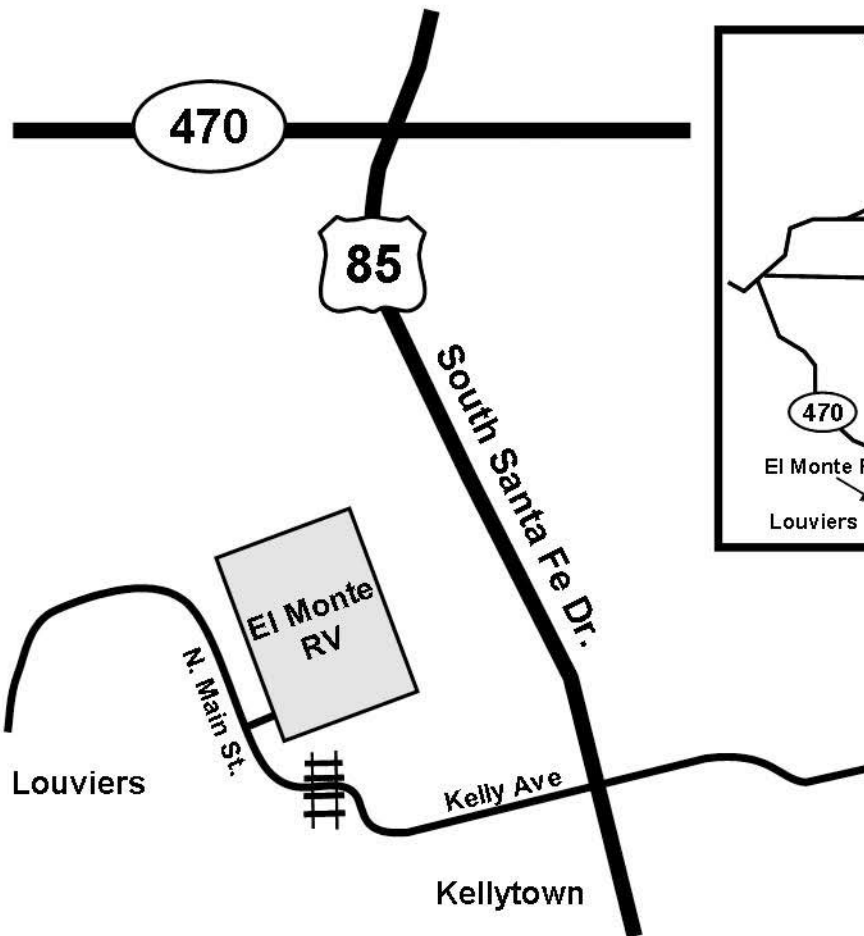

DENVER, COLORADO

El Monte RV
c/o All Stars RV
5989 Main Street
Louviers, Colorado 80131
Tel: (720) 348-0404

Exit DEN and take 225 South to 25 South. Take C-470 West to Santa Fe Drive / US-85 exit. Take S. Santa Fe Drive approx. 6.5 mi. Turn right at Kelly Ave. which becomes N. Main St. Follow main road across RR tracks toward Louviers.
Approx. Distance: 49 mi; Time: 75 min.