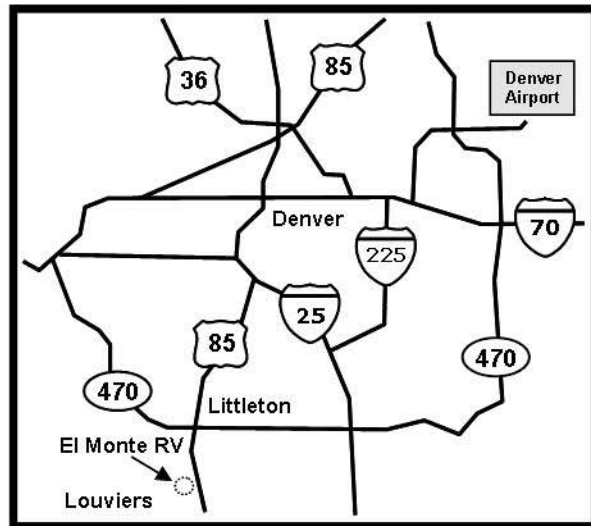

DENVER, COLORADO

El Monte RV
c/o All Stars RV
5989 Main Street
Louviers, Colorado 80131
Tel: (720) 348-0404

Exit DEN and take 225 South to 25 South. Take C-470 West to Santa Fe Drive / US-85 exit. Take S. Santa Fe Drive approx. 6.5 mi. Turn right at Kelly Ave. which becomes N. Main St. Follow main road across RR tracks toward Louviers.
Approx. Distance: 49 mi; Time: 75 min.