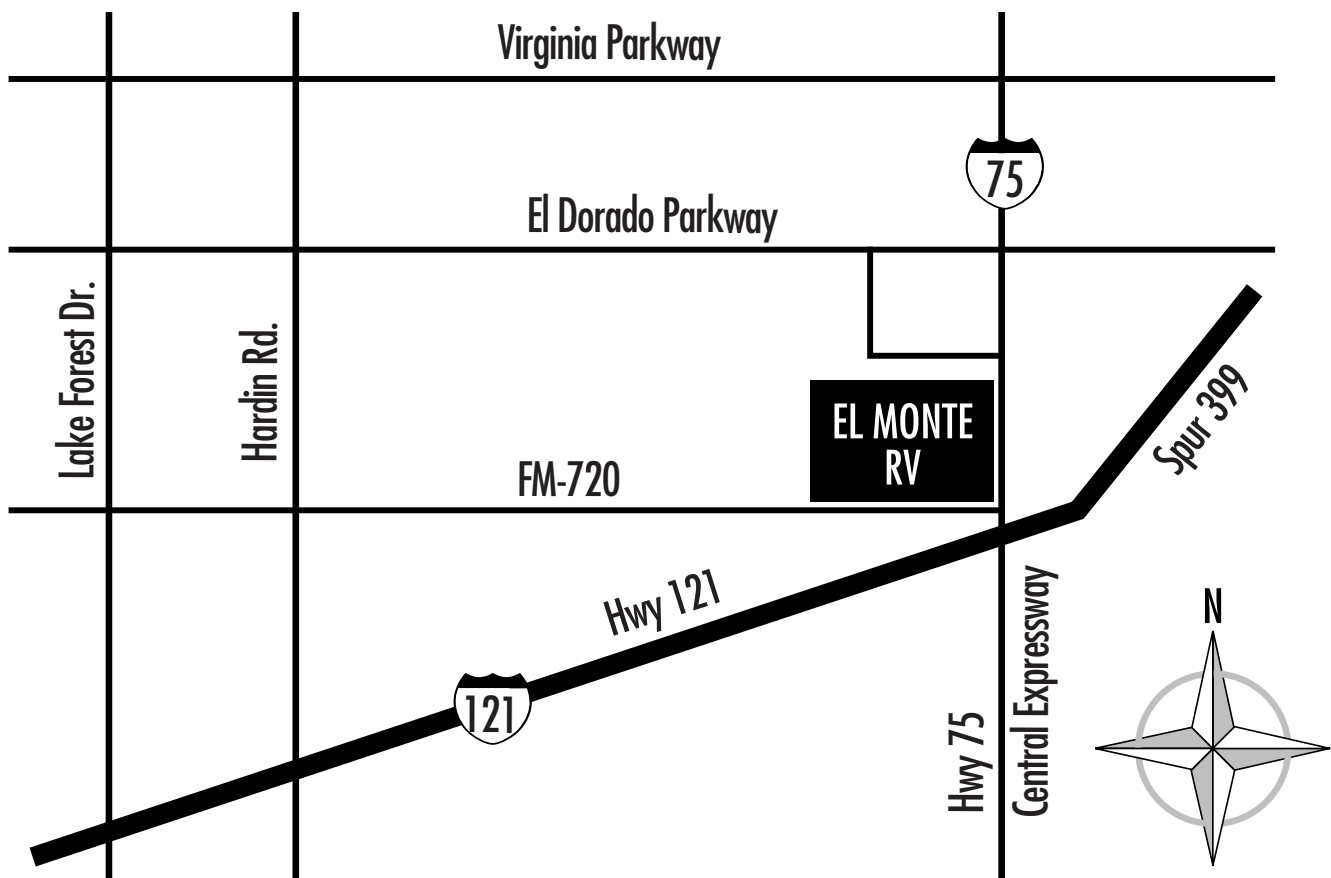

# DALLAS, TEXAS

**3500 S. Central Expressway  
(Hwy 75)  
McKinney, TX 75070  
(972) 562-1900**

**When leaving the airport terminal,  
take the north exit. Pass thru the  
toll booth, go north on Hwy121 N. for  
33ml toHwy75 N., take the El Dorado Pkwy  
exit. Go west on El Dorado Pkwy and right onto  
Hwy75 N. service road (S. Central Expressway)**