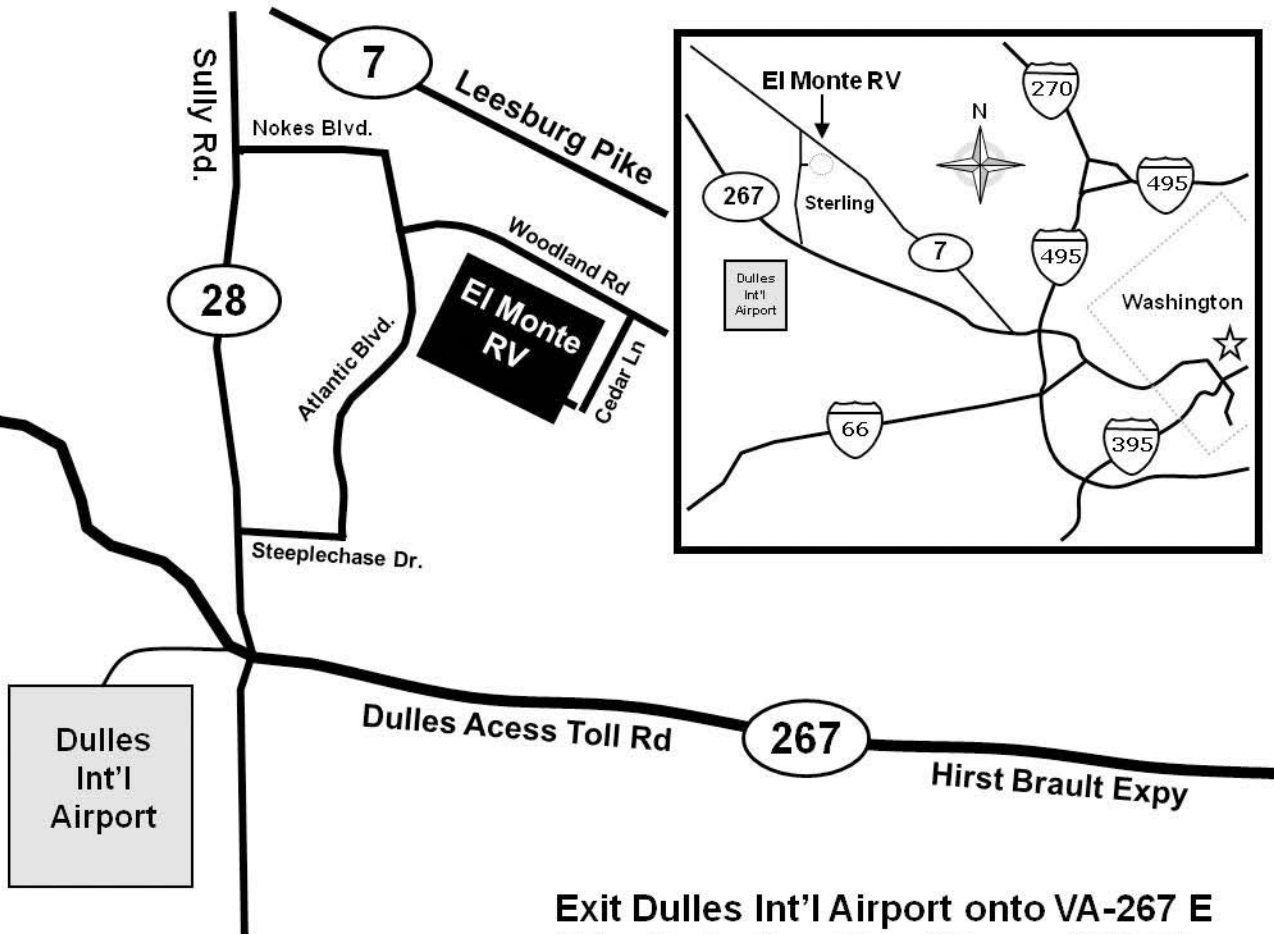

WASHINGTON D.C.

El Monte RV
c/o Zukowski Fleet Services
21585 Cedar Lane
Sterling, VA 20166
Tel: (703) 444-8900

Exit Dulles Int'l Airport onto VA-267 E
Take State Hwy 28 exit toward VA 28
Take exit 9B for for VA-28 / Hwy 7
Travel north on VA-28 approx. 4 mi.
Turn right on Steeplechase Dr.
Turn left on Atlantic Blvd.
Turn right on Woodland Rd.
Turn right on Cedar Lane
Total distance: 7 miles; Time: 15 min.