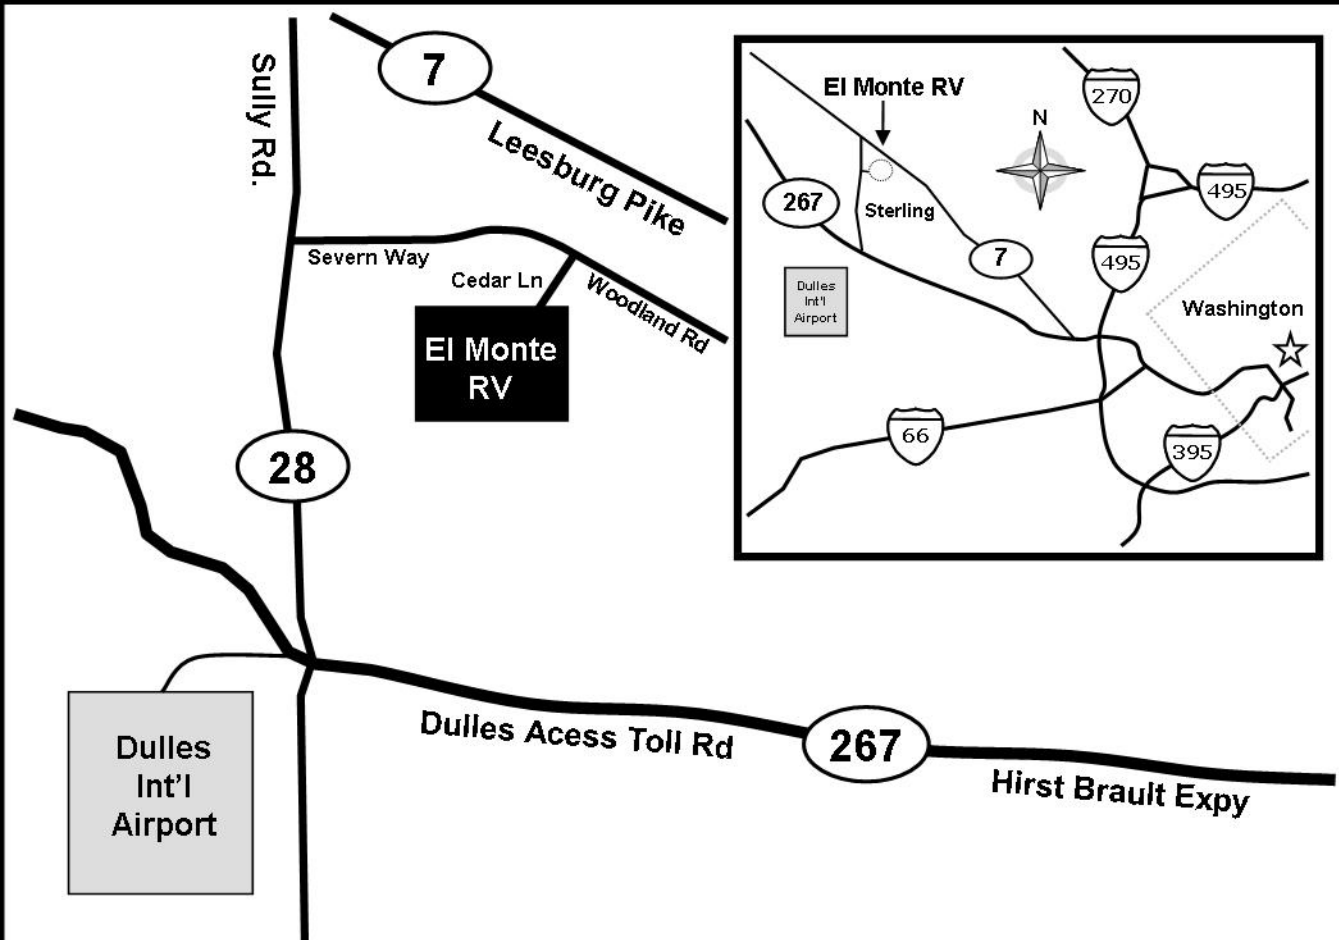

# WASHINGTON D.C.

**El Monte RV**  
c/o Zukowski Fleet Services  
21585 Cedar Lane  
Sterling, VA 20166  
Tel: (703) 444-8900

**Exit Dulles Int'l Airport onto VA-267 E**  
**Take State Hwy 28 exit toward VA 28**  
**Take exit 9B for for VA-28 / Hwy 7**  
**Travel north on VA-28 approx. 4 mi.**  
**Turn right on Severn Way**  
**Turn right on Cedar Lane**  
**Total distance: 7 miles; Time: 15 min.**