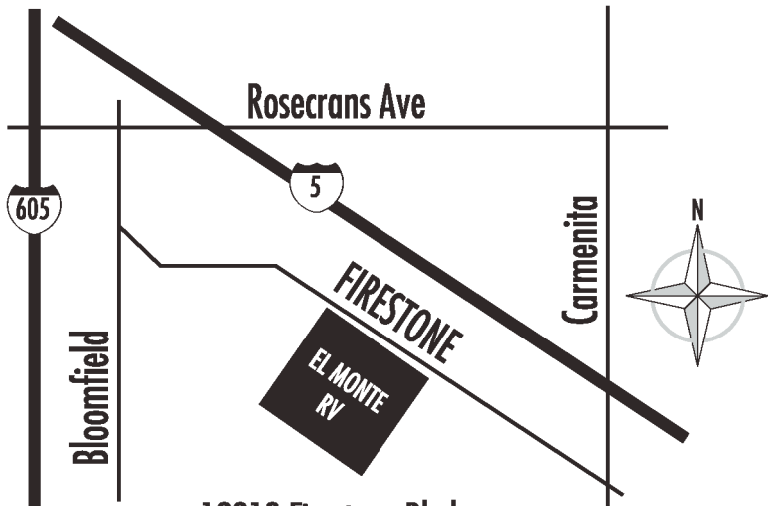

LOS ANGELES

12818 Firestone Blvd.
Santa Fe Springs, CA. 90670
(562) 404-9300

From LAX Airport
Take 105 East to 605 North
605 North to 5 South
Exit Carmenita, turn right
Turn right onto Firestone Blvd.

Traveling North on the 5 Fwy
Exit Rosecrans Blvd., turn left
Turn left on Bloomfield
Immediately turn left on Firestone