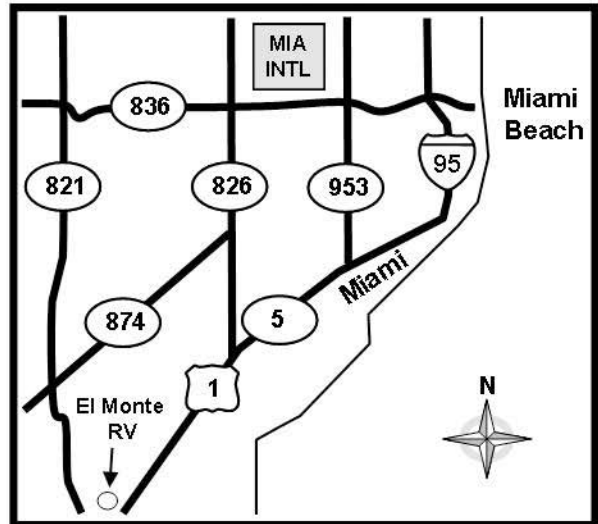

MIAMI, FLORIDA

SW 184th St

SW 104th Ave

821

SW 103rd Ct

EL
MONTE
RV

SW 186th St

5

1

El Monte RV
c/o Tires 4 Less
18645 SW 103rd Ct.
Miami, FL 33157
Tel: (305) 362-2777

Exit Miami Int'l Airport onto FL-953 S
Take ramp onto FL-836 W
Take exit onto FL-826 S
Exit onto FL-5 / S US-1
Turn right at SW 186th St / FL-994
Turn left at SW 103rd Ct.

Approximately 19 miles - 35 minutes