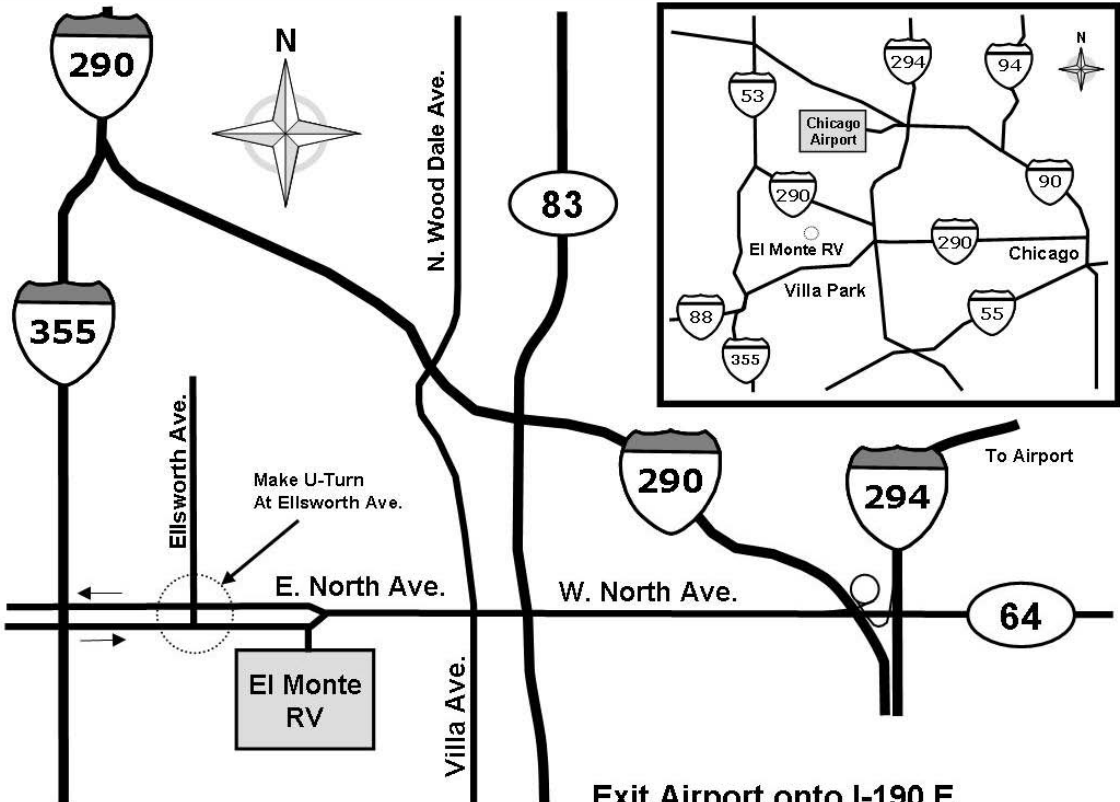

CHICAGO, ILLINOIS

El Monte RV
c/o Auto Kool Systems
277 E. North Ave.
Villa Park, Illinois 60181
Tel: (630) 834-0614

Exit Airport onto I-190 E
Take exit #1D onto I-294 S (toll rd)
Exit onto I-290 W (toll rd)
Take exit #13B/North Ave onto
E. North Ave. Continue 2.4 mi.
Make U-Turn at N. Ellsworth Ave
Total Distance: 12 miles
Total Time: 25 – 35 min.