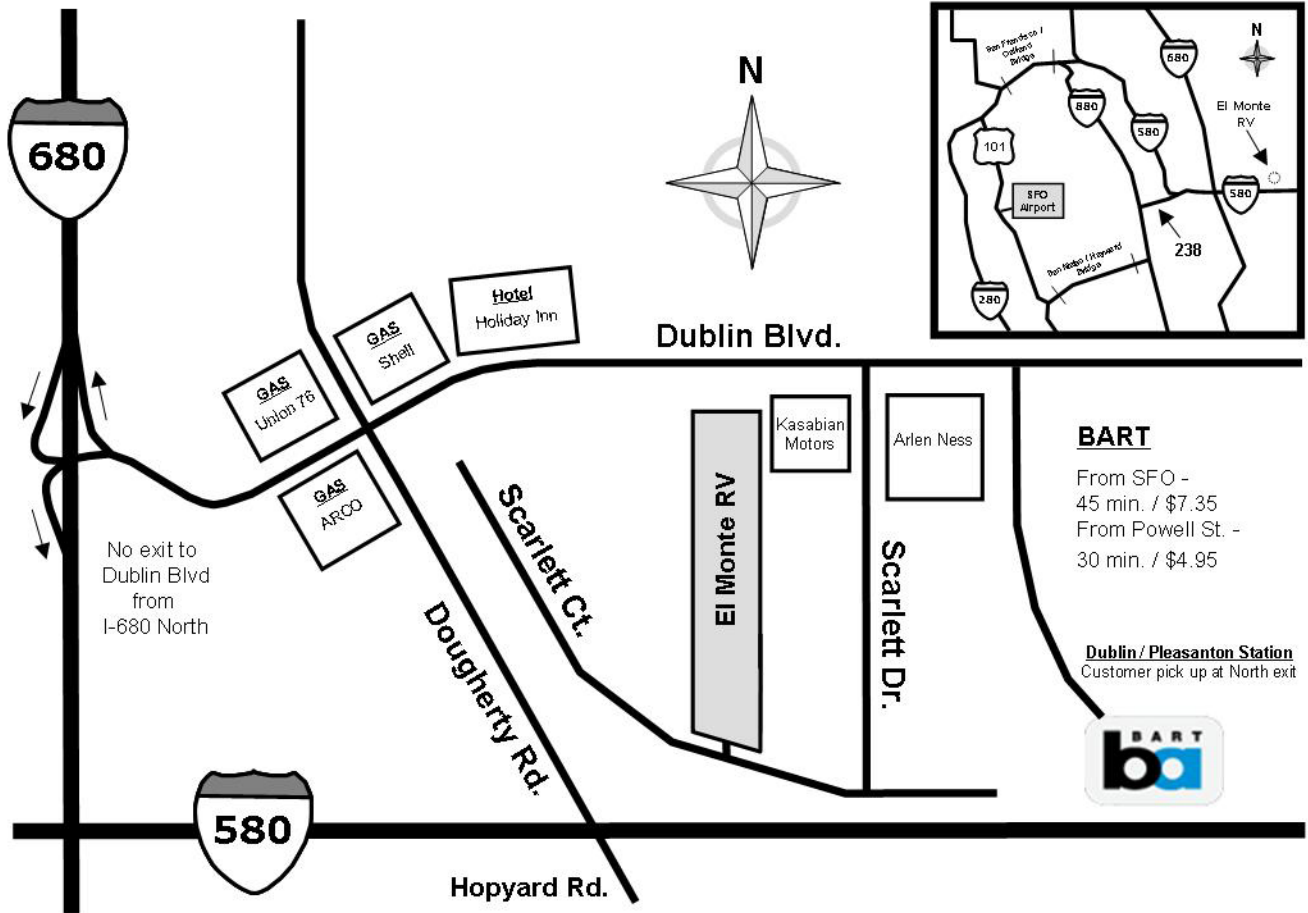

SAN FRANCISCO, CA

El Monte RV
6301 Scarlett Ct.
Dublin, CA 94568
Tel: (925) 803-0331

From Airport:
Total Distance: 32 mi.
Total Time: 1.2 hrs

Exit Airport onto 101 South
Take 92 East to 880 North
Take 238/580 East
Take Hopyard Rd exit
Turn left on Dougherty Rd.
Turn right on Dublin Blvd.
Turn right on Scarlett Dr.
Turn right on Scarlett Ct.