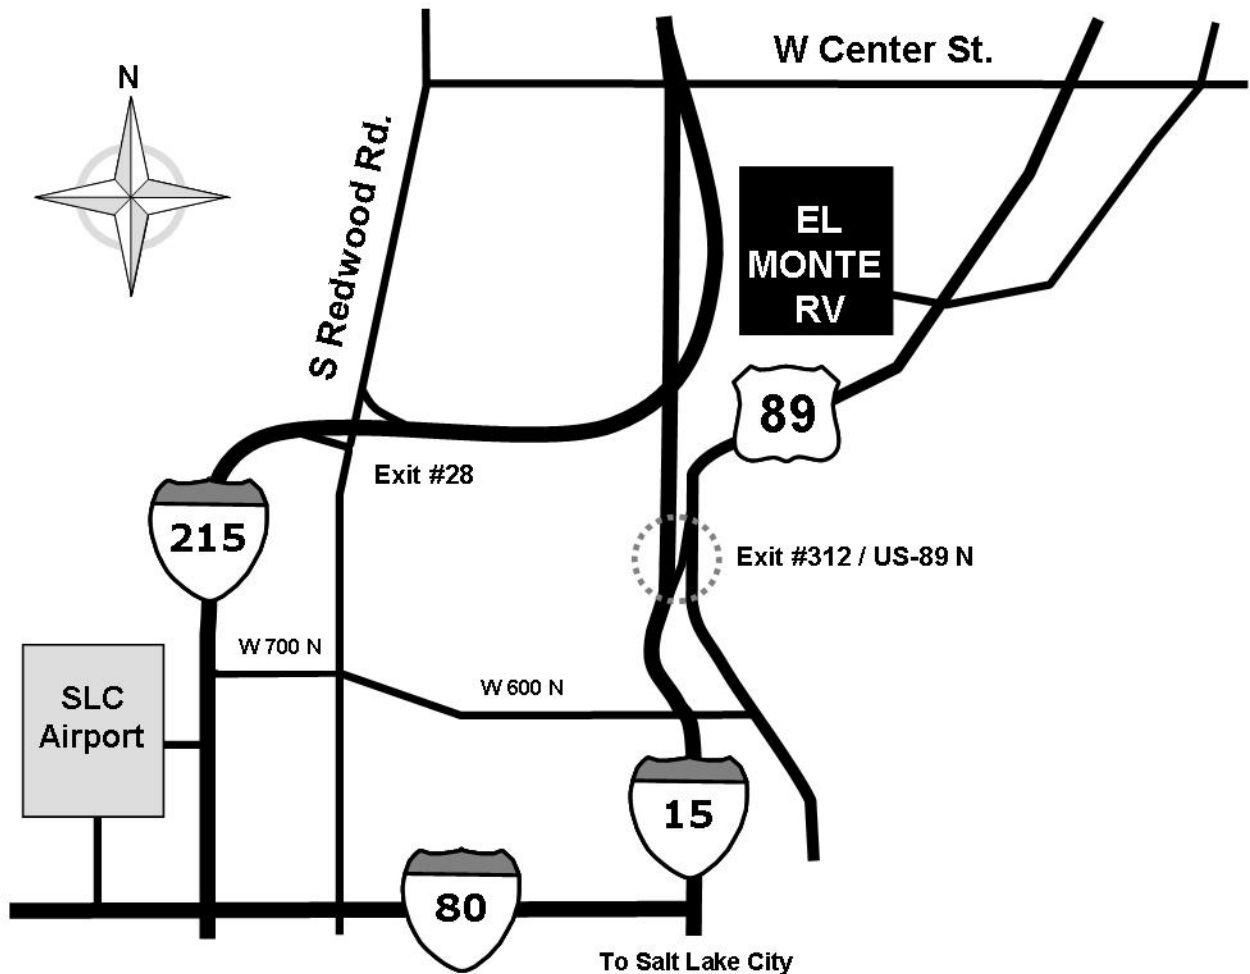

SALT LAKE CITY, UTAH

El Monte RV
c/o Hugh's RV
250 S Highway 89
North Salt Lake City, UT 84054
Tel: (801) 936-1010

Exit Salt Lake City Int'l Airport
Follow signs to I-215 N toward Ogden
Take Exit #28 / Redwood Rd
Turn Left on S Redwood Rd (UT-68)
Turn Right on W Center St
Turn Right on S Highway 89 (US-89)
Total Distance: 13.5 mi, Total Time: 25 min.