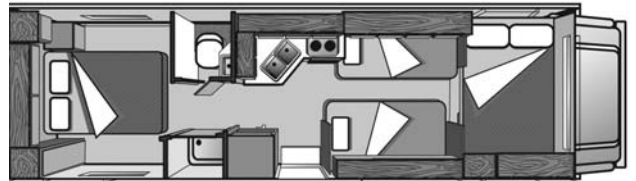

SPECIFICATIONS

ITEM	SIZE
Feet	27' - 29'
Meters	8.2 - 8.8

SLEEPING ACCOMMODATIONS

Number of People

AUTOMOTIVE

Chassis	Ford/Chevy
Gasoline Engine Fuel-Injected (liters)	6
4SPD Overdrive Transmission	YES
Automatic Transmission	YES
Factory Cruise Control	YES
Power Steering & Brakes	YES
Factory Cab Air	YES
Factory Roof Air-Ducted	YES
Large Exterior Storage Bay	YES

ELECTRICAL

Generator	YES
Auxiliary Battery	YES
AM/FM Radio with Cassette or CD	YES
12V Interior Lighting	YES

INTERIOR

	in.	cm.
Height	79	200
Width	96	243

KITCHEN & BATHROOM FEATURES

Wash Basin	YES
Shower	YES
Toilet	YES
Water Heater	YES
Heater & Thermostat	YES
Kitchen Sink	YES
Range (Stove)	YES
Microwave	YES
Refrigerator	YES

TANK CAPACITIES

	gal.	ltr.
Water Heater	6	22
Fresh Water	30	113
Sewage Tanks	37	140
Propane Tank	14	53
Gasoline Tanks	55	208

MOTORHOME C28

BED SIZE

in. cm.

Cab-over

• length	76	193
• width	54	137
• clearance	27	68

Couch

• length	68	172
• width	42	106

Dinette

• length	74	188
• width	42	106

Permanent

• length	74	188
• width	60	152

* The above drawing and floorplan are examples only. Sleeping capacities do not mean like number of adults or full size teenagers can be accommodated comfortably. The features, bed sizes, and amenities listed are representative and may be changed, added or deleted without notice. The numerical vehicle lengths are approximate. Specific floor plans or models will vary and cannot be reserved or guaranteed.