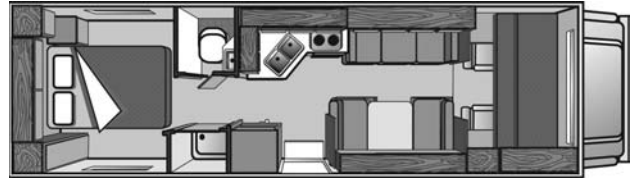

SPECIFICATIONS

ITEM	SIZE
Feet	27' - 29'
Meters	8.2 - 8.8

SLEEPING ACCOMMODATIONS

Number of People

AUTOMOTIVE

Chassis	Ford/Chevy
Gasoline Engine Fuel-Injected (liters)	6
4SPD Overdrive Transmission	YES
Automatic Transmission	YES
Factory Cruise Control	YES
Power Steering & Brakes	YES
Factory Cab Air	YES
Factory Roof Air-Ducted	YES
Large Exterior Storage Bay	YES

ELECTRICAL

Generator	YES
Auxiliary Battery	YES
AM/FM Radio with Cassette or CD	YES
12V Interior Lighting	YES

INTERIOR

	in.	cm.
Height	79	200
Width	96	243

KITCHEN & BATHROOM FEATURES

Wash Basin	YES
Shower	YES
Toilet	YES
Water Heater	YES
Heater & Thermostat	YES
Kitchen Sink	YES
Range (Stove)	YES
Microwave	YES
Refrigerator	YES

TANK CAPACITIES

	gal.	ltr.
Water Heater	6	22
Fresh Water	30	113
Sewage Tanks	37	140
Propane Tank	14	53
Gasoline Tanks	55	208

MOTORHOME C28

BED SIZE

in. cm.

Cab-over

• length	76	193
• width	54	137
• clearance	27	68

Couch

• length	68	172
• width	42	106

Dinette

• length	74	188
• width	42	106

Permanent

• length	74	188
• width	60	152

* The above drawing and floorplan are examples only. Sleeping capacities do not mean like number of adults or full size teenagers can be accommodated comfortably. The features, bed sizes, and amenities listed are representative and may be changed, added or deleted without notice. The numerical vehicle lengths are approximate. Specific floor plans or models will vary and cannot be reserved or guaranteed.