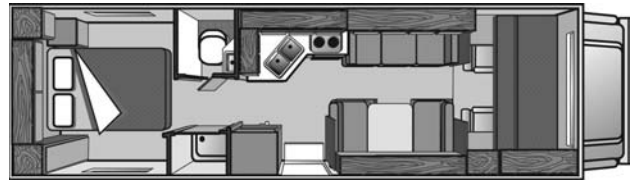

SPECIFICATIONS

ITEM	SIZE
Feet	27' - 29'
Meters	8.2 - 8.8

SLEEPING ACCOMMODATIONS

Number of People

AUTOMOTIVE

Chassis	Ford/Chevy
Gasoline Engine Fuel-Injected (liters)	6
4SPD Overdrive Transmission	YES
Automatic Transmission	YES
Factory Cruise Control	YES
Power Steering & Brakes	YES
Factory Cab Air	YES
Factory Roof Air-Ducted	YES
Large Exterior Storage Bay	YES

ELECTRICAL

Generator	YES
Auxiliary Battery	YES
AM/FM Radio with Cassette or CD	YES
12V Interior Lighting	YES

INTERIOR

	in.	cm.
Height	79	200
Width	96	243

KITCHEN & BATHROOM FEATURES

Wash Basin	YES
Shower	YES
Toilet	YES
Water Heater	YES
Heater & Thermostat	YES
Kitchen Sink	YES
Range (Stove)	YES
Microwave	YES
Refrigerator	YES

TANK CAPACITIES

	gal.	ltr.
Water Heater	6	22
Fresh Water	30	113
Sewage Tanks	37	140
Propane Tank	14	53
Gasoline Tanks	55	208

MOTORHOME C28

BED SIZE

in. cm.

Cab-over

• length	76	193
• width	54	137
• clearance	27	68

Couch

• length	68	172
• width	42	106

Dinette

• length	74	188
• width	42	106

Permanent

• length	74	188
• width	60	152

* The above drawing and floorplan are examples only. Sleeping capacities do not mean like number of adults or full size teenagers can be accommodated comfortably. The features, bed sizes, and amenities listed are representative and may be changed, added or deleted without notice. The numerical vehicle lengths are approximate. Specific floor plans or models will vary and cannot be reserved or guaranteed.