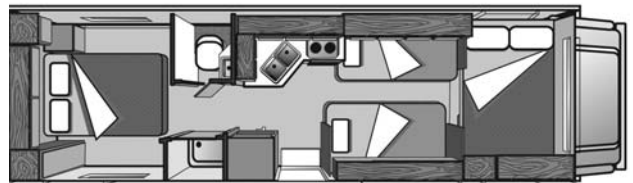

SPECIFICATIONS

ITEM	SIZE
Feet	27' - 29'
Meters	8.2 - 8.8

SLEEPING ACCOMMODATIONS

Number of People

AUTOMOTIVE

Chassis	Ford/Chevy
Gasoline Engine Fuel-Injected (liters)	6
4SPD Overdrive Transmission	YES
Automatic Transmission	YES
Factory Cruise Control	YES
Power Steering & Brakes	YES
Factory Cab Air	YES
Factory Roof Air-Ducted	YES
Large Exterior Storage Bay	YES

ELECTRICAL

Generator	YES
Auxiliary Battery	YES
AM/FM Radio with Cassette or CD	YES
12V Interior Lighting	YES

INTERIOR

	in.	cm.
Height	79	200
Width	96	243

KITCHEN & BATHROOM FEATURES

Wash Basin	YES
Shower	YES
Toilet	YES
Water Heater	YES
Heater & Thermostat	YES
Kitchen Sink	YES
Range (Stove)	YES
Microwave	YES
Refrigerator	YES

TANK CAPACITIES

	gal.	ltr.
Water Heater	6	22
Fresh Water	30	113
Sewage Tanks	37	140
Propane Tank	14	53
Gasoline Tanks	55	208

MOTORHOME C28

BED SIZE

in. cm.

Cab-over

• length	76	193
• width	54	137
• clearance	27	68

Couch

• length	68	172
• width	42	106

Dinette

• length	74	188
• width	42	106

Permanent

• length	74	188
• width	60	152

* The above drawing and floorplan are examples only. Sleeping capacities do not mean like number of adults or full size teenagers can be accommodated comfortably. The features, bed sizes, and amenities listed are representative and may be changed, added or deleted without notice. The numerical vehicle lengths are approximate. Specific floor plans or models will vary and cannot be reserved or guaranteed.